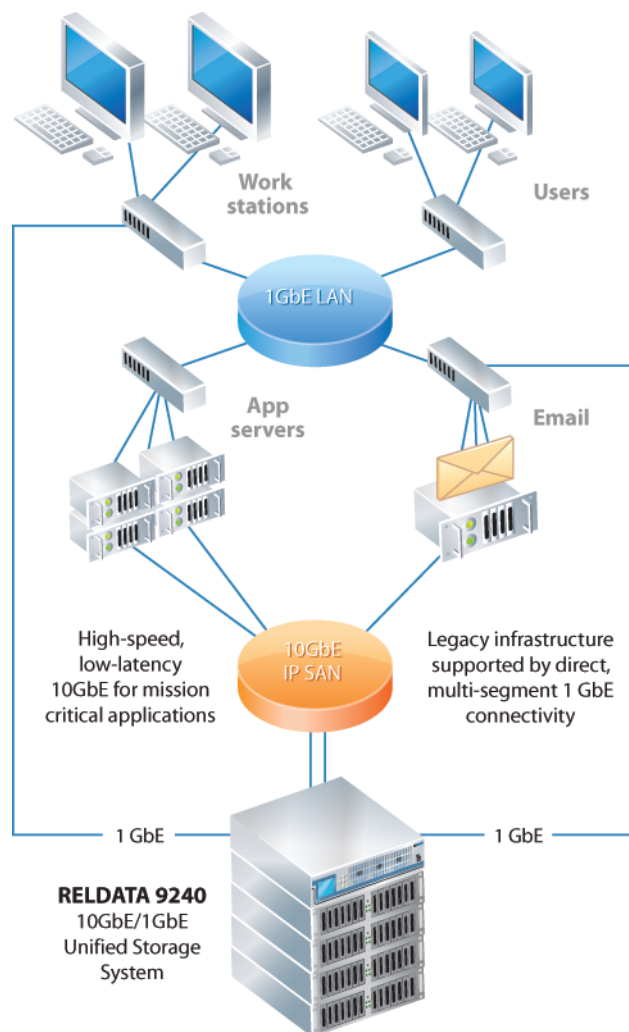

## You don't need to replace your 1GbE infrastructure to enjoy the benefits of a 10GbE SAN

RELDATA's 10GbE 9240 Unified iSCSI Storage Systems provide customers with a clear alternative to Fibre Channel Storage Area Networks (FC SAN). With the high cost, complexity, scalability and oppressive licensing requirements of conventional FC SAN implementations, the option for 10GbE connectivity will eliminate the pain of rapid storage growth for companies that are constrained by speed limitations of the existing 1GbE-oriented infrastructure.

Implement a blazing fast, powerful RELDATA iSCSI SAN today and migrate to a unified storage infrastructure whenever you want. Immediately start replicating data to a remote SAN hundreds of miles away by purchasing a license for WAN replication. Add non-disruptive block data migration services, file data migration services, and more, whenever you want.

### Benefits of a RELDATA 10GbE Solution:

- Gain Highly-scalable, bottleneck-free architecture
- Experience performance exceeding 4Gb/8Gb FC SAN
- Enjoy unrivaled price-performance and modular scalability
- Operate seamlessly within your existing Ethernet infrastructure and your existing storage infrastructure
- Drive down your total cost of ownership

Investing in a RELDATA storage solution makes Storage Growth Simple!